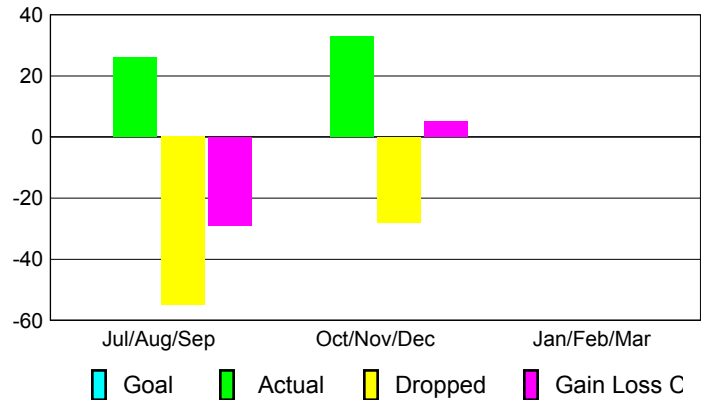

Membership Results 2012-2013

Goal, New, Dropped, Gain/Loss

Comparison of Membership Gain/Loss

Current Year Compared to the Previous Year