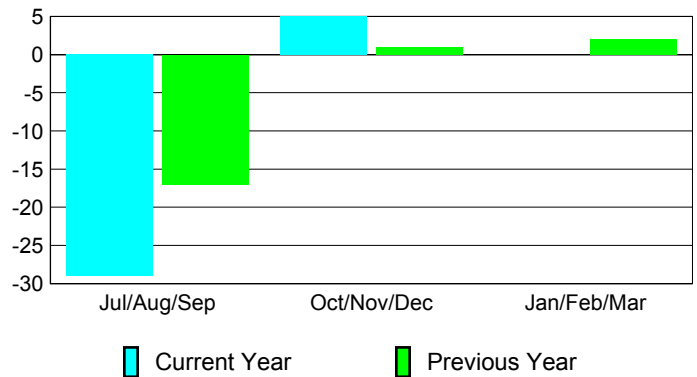

Membership Results
2012-2013

Membership
2011-2012

Month	Net Memb Goal	Actual New Memb	Actual Dropped Memb	Gain/Loss of Memb	Gain/Loss of Memb
Jul/Aug/Sep	0	26	-55	-29	-17
Oct/Nov/Dec	0	33	-28	5	1
Jan/Feb/Mar	0	0	0	0	2
Totals	0	59	-83	-24	-14

Membership Results 2012-2013

Goal, New, Dropped, Gain/Loss

Comparison of Membership Gain/Loss

Current Year Compared to the Previous Year

Gender Comparison 2012-2013

Jul/Aug/Sep

Oct/Nov/Dec

Jan/Feb/Mar